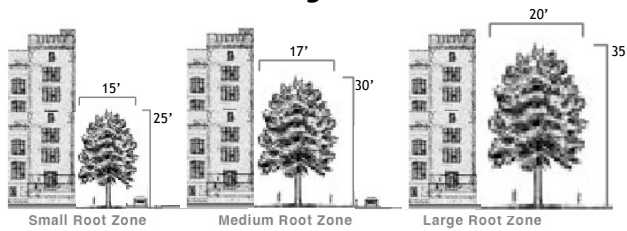

Glorious Fences™ American Holly

Ilex opaca 'IOLAW'

Native Evergreen Tree - own root. Discovered in Northern Georgia by Steve Sanchez. Selected for upright habit, vigor, and density. Great for screening hedge and specimen.

Specifications

Height: 25-35'
Spread: 15-20'

The Bonsai Effect of Tough Urban Conditions

Shape: Broad-pyramidal
Foliage: Evergreen lustrous dark green, glossy
Fruit: Bright red berries
Hardiness: Zone 5 to 9
Summer Dig: Yes
Native: Yes
Own Root Clone: Yes