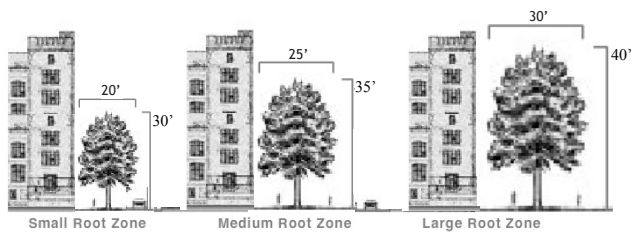

Sweetbay Magnolia

Magnolia virginiana

Native evergreen tree. Sweetbay Magnolia is a native tree tolerant of less-than-ideal soil conditions. Its sweet-scented flower and silver leaves make for an appealing small landscape tree.

Specifications

Height: 30-40'
Spread: 20-30'

The Bonsai Effect of Tough Urban Conditions

Shape: Small to medium-maturing tree with a pyramidal to round head
Foliage: Semi-evergreen, green leaves with silver back
Flower: Creamy white, fragrant
Hardiness: Zone 6 to 9
Summer Dig: Yes
Native: Yes