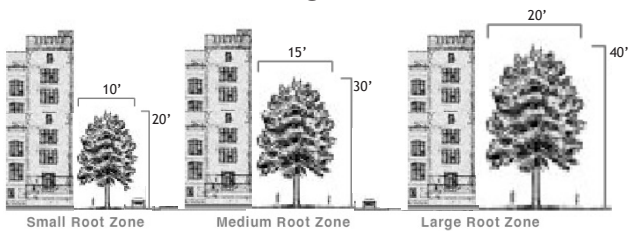

Contemplation Parrotia

Parrotia persica 'PPCM2' P.P.A.F.

Shade tree - own root. Parent tree located in Morris Arboretum. Very tough small to medium tree for difficult conditions. Exfoliating, colorful bark and fall leaf color are very striking.

Specifications

Height: 20-40'

Spread: 10-20'

The Bonsai Effect of Tough Urban Conditions

Shape: Uniform, upright, dense, contorted overall

Foliage: Emerging blue green turning dark green

Fall Color: A kaleidoscope of colors including: Red, Pink, Purple, Yellow, and Orange

Hardiness: Zone 5-8

Summer Dig: Yes

Native: No

Own Root Clone: Yes

Form Available: Low-Branched Single-Trunk