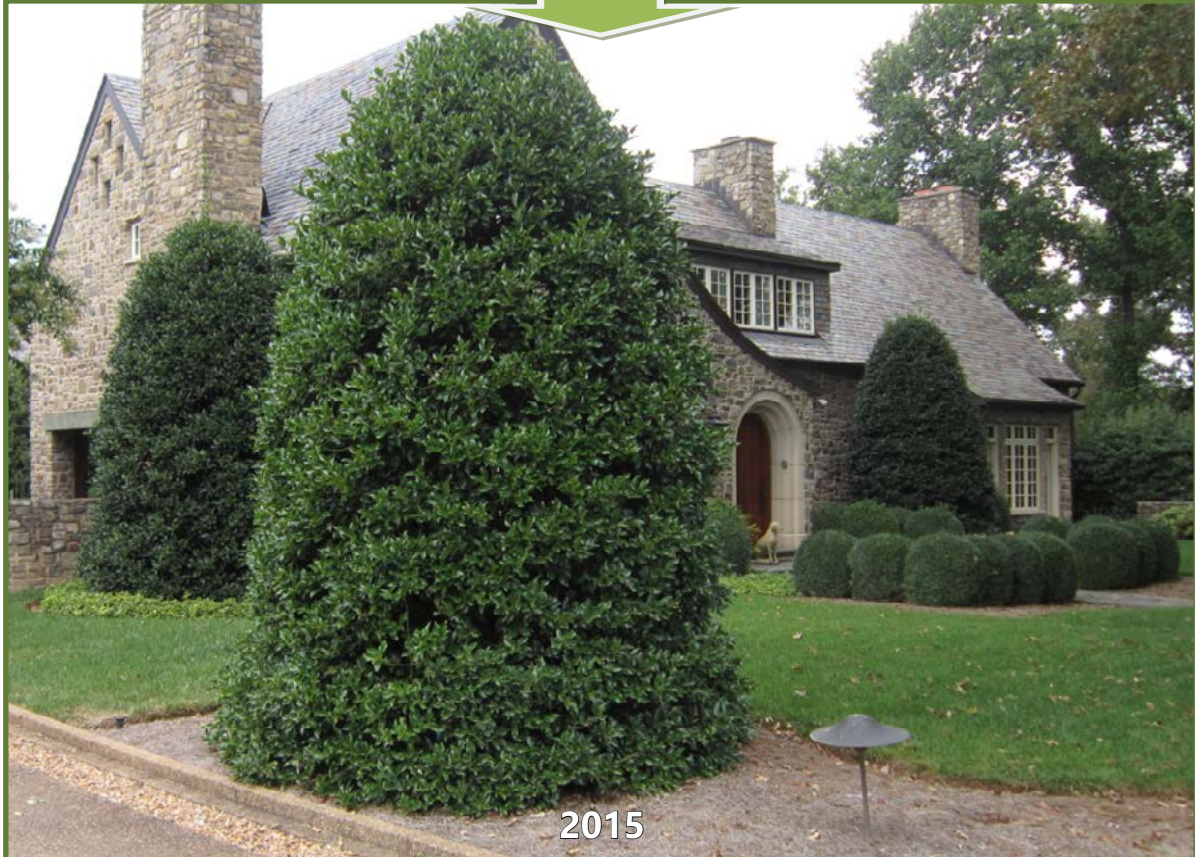

Wirt L. Winn Holly

Private Residence - Knoxville, TN