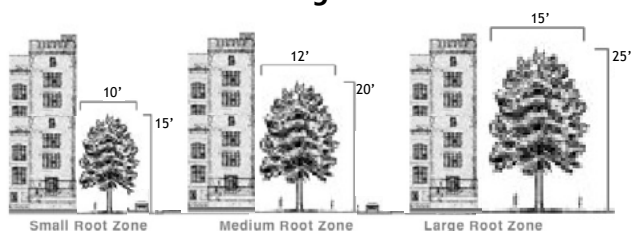

Wirt L. Winn Holly

Ilex x koehneana 'Wirt L. Winn'

Evergreen tree - own root. Pyramidal holly with distinctive dark foliage and large red fruit. The plant is one of the best hollies in terms of foliage quality and vigorous growth rate. This is a selection from Winn Nursery in Virginia. New growth emerges with a reddish tint. Mature leaves twist slightly along the margins for added interest. More cold hardy than many broad leaf evergreens.

Specifications

Height: 15-25'
Spread: 10-15'

The Bonsai Effect of Tough Urban Conditions

Shape: Dense, Upright-pyramidal
Foliage: Lustrous dark green, glossy
Fruit: Red berries
Hardiness: Zone 6 to 9
Summer Dig: Yes
Native: No
Own Root Clone: Yes