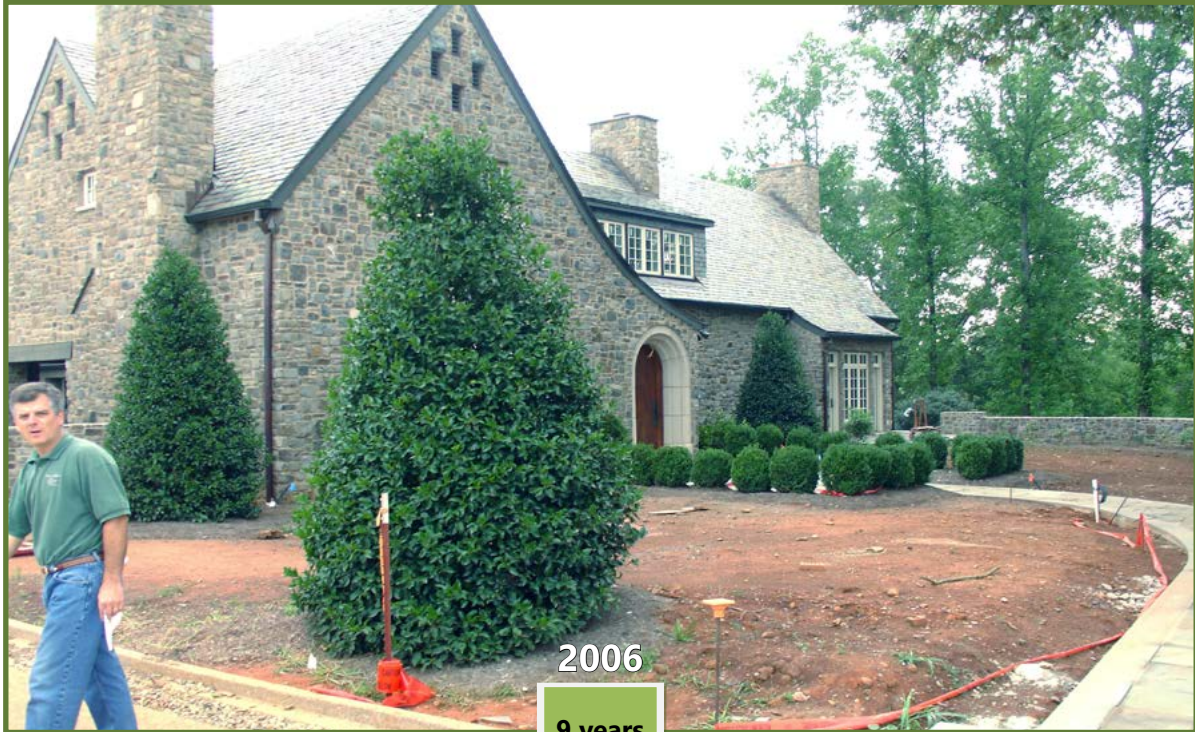

Wirt L. Winn Holly

Private Residence - Knoxville, TN