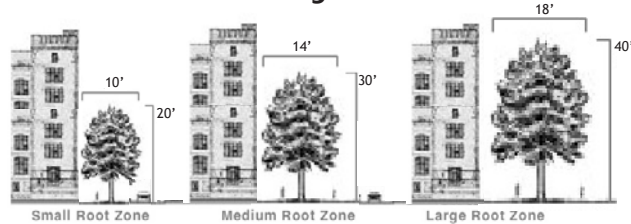

Tapestry™ Eastern Red Cedar

Juniperus virginiana 'Tapestry'

Native evergreen tree - own root. Tapestry™ Eastern Red Cedar is a unique own-root selection of Native Eastern Red Cedar. Tapestry™ is an excellent selection with a root system and transplantability far more superior than most other cultivars of *J. virginiana* that we have seen. Discovered in Adrian, GA, Tapestry™ was selected for its unique density, making it a very good selection for screening.

Specifications

Height: 20-40'

Spread: 10-18'

The Bonsai Effect of Tough Urban Conditions

Shape: Upright, pyramidal

Foliage: Dark Green

Hardiness: Zone 6 to 9

Summer Dig: Yes