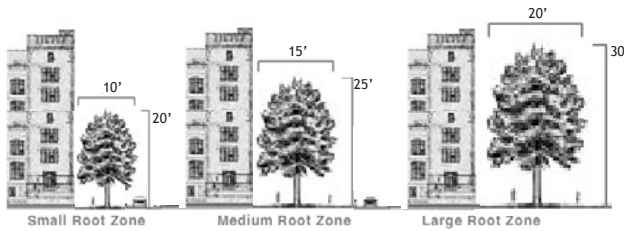

Streetwise® Parrotia

Parrotia persica 'PPS551' P.P.A.F.

Shade tree - own root. Very tough small to medium tree for difficult conditions. Virtually pest free with use as an accent plant or where power lines restrict tree height. Unique form with upright, ascending branches. Bark is light-to-dark grey in puzzle-like patterns. Progression of fall leaf color from burgundy to yellow-orange.

Specifications

Height: 20-30'
Spread: 10-20'

The Bonsai Effect of Tough Urban Conditions

Shape: Uniform, upright, dense, contorted overall

Foliage: Emerging blue green turning dark green

Fall Color: Yellow-orange