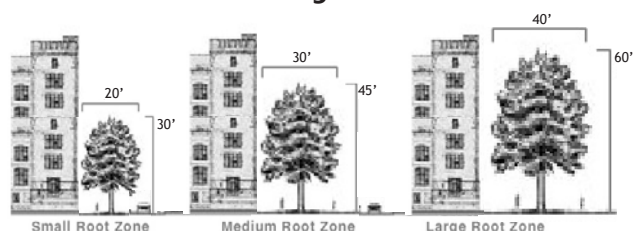

Select *SustainablePlus* Shiraz[®] Willow Oak

Quercus phellos 'QPSTB' P.P.#18321

Native shade tree - own root. Shiraz[®] is the first own-root clonal willow oak with burgundy red fall color.

Specifications

Height: 30-60'

Spread: 20-40'

The Bonsai Effect of Tough Urban Conditions

Shape: Uniform, dense, dominant leader

Foliage: Dark green, fine texture

Fall Color: Red; very unique to species

Hardiness: Zone 6 to 8