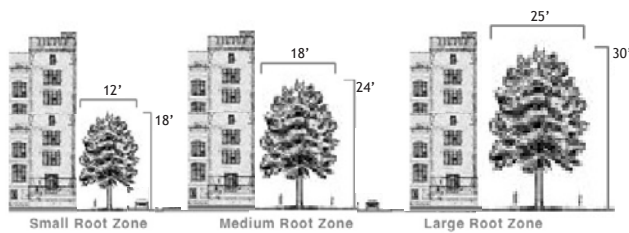

Muskogee Crape Myrtle

Lagerstroemia indica x fauriei 'Muskogee'

Ornamental tree - own root. Small tree with a proliferation of light lavender flowers. 'Muskogee' demonstrates good mildew resistance. The bark is tan in younger plants, darkening with maturity. This is a National Arboretum introduction.

Specifications

Height: 18-30'

Spread: 12-25'

The Bonsai Effect of Tough Urban Conditions

Shape: Upright small tree

Foliage: Medium Green

Flower: Lavender

Hardiness: Zone 6 to 9