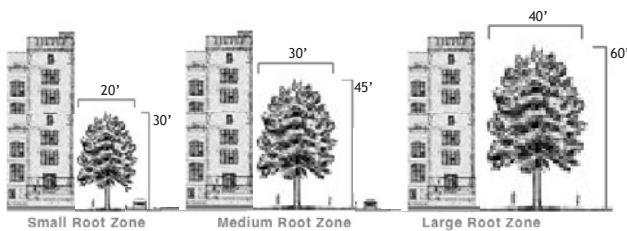

Select SustainablePlus Icon™ Nuttall Oak

Quercus nuttallii 'QNI374' P.P.A.F.

Native shade tree - own root. Icon™ was selected for good vigor, uniform and dense branching structure, form, and density. Icon's™ dark green foliage turns yellow in fall.

Specifications

Height: 30-60'

Spread: 20-40'

The Bonsai Effect of Tough Urban Conditions

Shape: Uniform, dense, dominant leader

Foliage: Dark green in the summer

Fall Color: Yellow

Hardiness: Zone 6 to 8