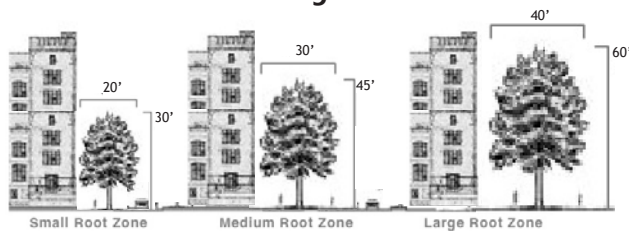

Select *SustainablePlus* Fortitude™ Willow Oak

Quercus phellos 'QPFT06' P.P.A.F.

Native shade tree - own root. Discovered at Select Trees by Dr. Dirr, Fortitude™ differs from other Willow Oak selections due to mid-spring leaf-out, protecting it from spring cold damage. Fortitude™ is much like Hightower® Willow Oak in form and texture, has a naturally developed central leader, uniform distribution of branches, and tolerance to a wide range of urban conditions throughout the Eastern United States.

Specifications

Height: 30-60'

Spread: 20-40'

The Bonsai Effect of Tough Urban Conditions