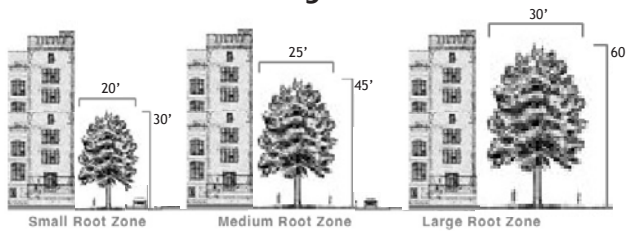

Select *SustainablePlus* Epic™ Red Oak

Quercus x 'QREP20' P.P.A.F.

Native shade tree - own root. Discovered at Select Trees by Dr. Michael Dirr. Very upright oval, dense branching; relatively fast growth rate; clean leaf drop in fall; consistent red-burgundy fall color.

Height: 30-60'
Spread: 20-30'

The Bonsai Effect of Tough Urban Conditions

Shape: Dense, very upright oval, uniform branching
Foliage: Dark green
Fall Color: Red-burgundy
Hardiness: Zone 6 to 8
Summer Dig: Yes
Native: Yes
Own Root Clone: Yes