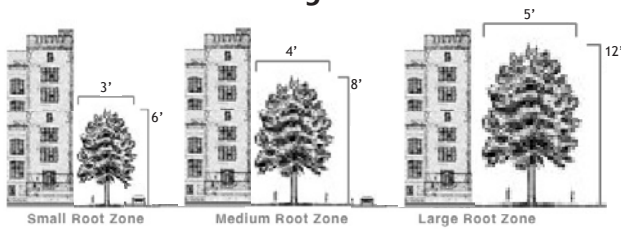

# DeGroot Spire Arborvitae

*Thuja occidentalis 'DeGroot Spire'*

Evergreen tree - own root. DeGroot Spire is a narrow-columnar form with rich green, twisted foliage like 'Spiralis'. This is a very slow-growing tree.

## Specifications

**Height:** 6-12'

**Spread:** 3-5'

**The Bonsai Effect of Tough Urban Conditions**

**Shape:** Narrow-columnar

**Foliage:** Rich green

**Fall Color:** Bronze to brown

**Hardiness:** Zone 3 to 8