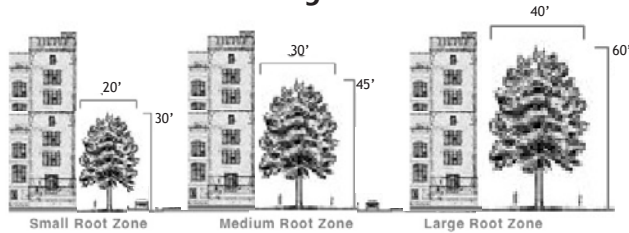

Select *SustainablePlus* Abundance™ Willow Oak

Quercus phellos 'QPAB64' P.P.A.F.

Native shade tree - own root. Discovered at Select Trees by Dr. Dirr, Abundance™ differs from other Willow Oak selections due to mid-spring leaf out, protecting it from spring cold damage. Abundance™ is much like Hightower® Willow Oak in form and texture, has a naturally developed central leader, uniform distribution of branches, and tolerance to a wide range of urban conditions throughout the Eastern United States.

Specifications

Height: 30-60'

Spread: 20-40'

The Bonsai Effect of Tough Urban Conditions

Shape: Uniform, dense, dominant leader

Foliage: Dark green, fine texture

Fall Color: Yellow

Hardiness: Zone 6 to 9