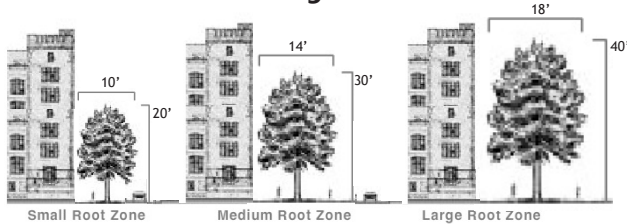

Providence™ Eastern Red Cedar

Juniperus virginiana 'Providence'

Native evergreen tree - own root. An attractive cultivar of Eastern Red Cedar, the Providence™ Eastern Red Cedar is an excellent selection with a root system and transplantability far more superior than most other cultivars of *J. virginiana* that we have seen. Discovered in Athens, GA, Providence™ is a very dense, broad-base native replacement for Leyland Cypress and Cryptomeria, good as a grouping or screening plant.

Specifications

Height: 35-45'

Spread: 15-20'

The Bonsai Effect of Tough Urban Conditions

Shape: Dense, upright, pyramidal

Foliage: Dark Green

Hardiness: Zone 6 to 9

Summer Dig: Yes