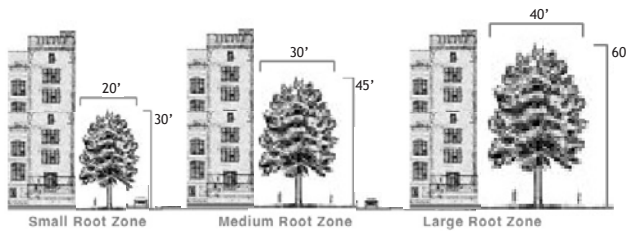

Select *SustainablePlus* Prominence® Shumard Oak

Quercus shumardii 'QSSTH' P.P.#19,8554

Native shade tree - own root. Compared to most shumard oaks, Prominence® is a more vigorous, dense tree, with good fall color, upright form, and is more likely to have a central leader and more orderly side branching.

Specifications

Height: 30-60'

Spread: 20-40'

The Bonsai Effect of Tough Urban Conditions

Shape: Somewhat ascending branching; uniform, dense canopy

Foliage: Dark green

Fall Color: Red

Hardiness: Zone 6 to 8