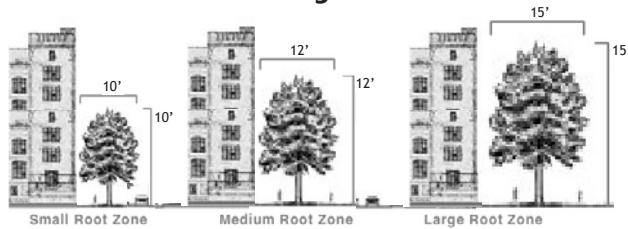

Prodigy® Fringetree

Chionanthus virginicus 'CVSTF' P.P.A.F.

Native small flowering tree - own root. Clonal introduction of a beautiful small native ornamental tree with masses of white cloud-like flowers in spring. Compared to typical seedlings, foliage is a darker, more lustrous green that maintains good health and vigor throughout the summer.

Specifications

Height: 10-15'
Spread: 10-15'

The Bonsai Effect of Tough Urban Conditions