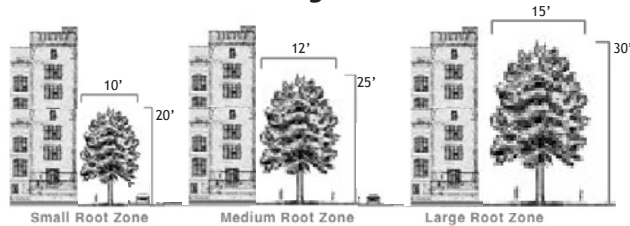

Hetz Arborvitae

Thuja occidentalis 'Hetz'

Native evergreen tree - own root. Hetz Arborvitae has a columnar pyramidal form and a more coarse texture than is typical of the species. Hetz holds good green winter color and is a good substitute for Leyland Cypress and Cryptomeria.

Specifications

Height: 20-30'

Spread: 10-15'

The Bonsai Effect of Tough Urban Conditions